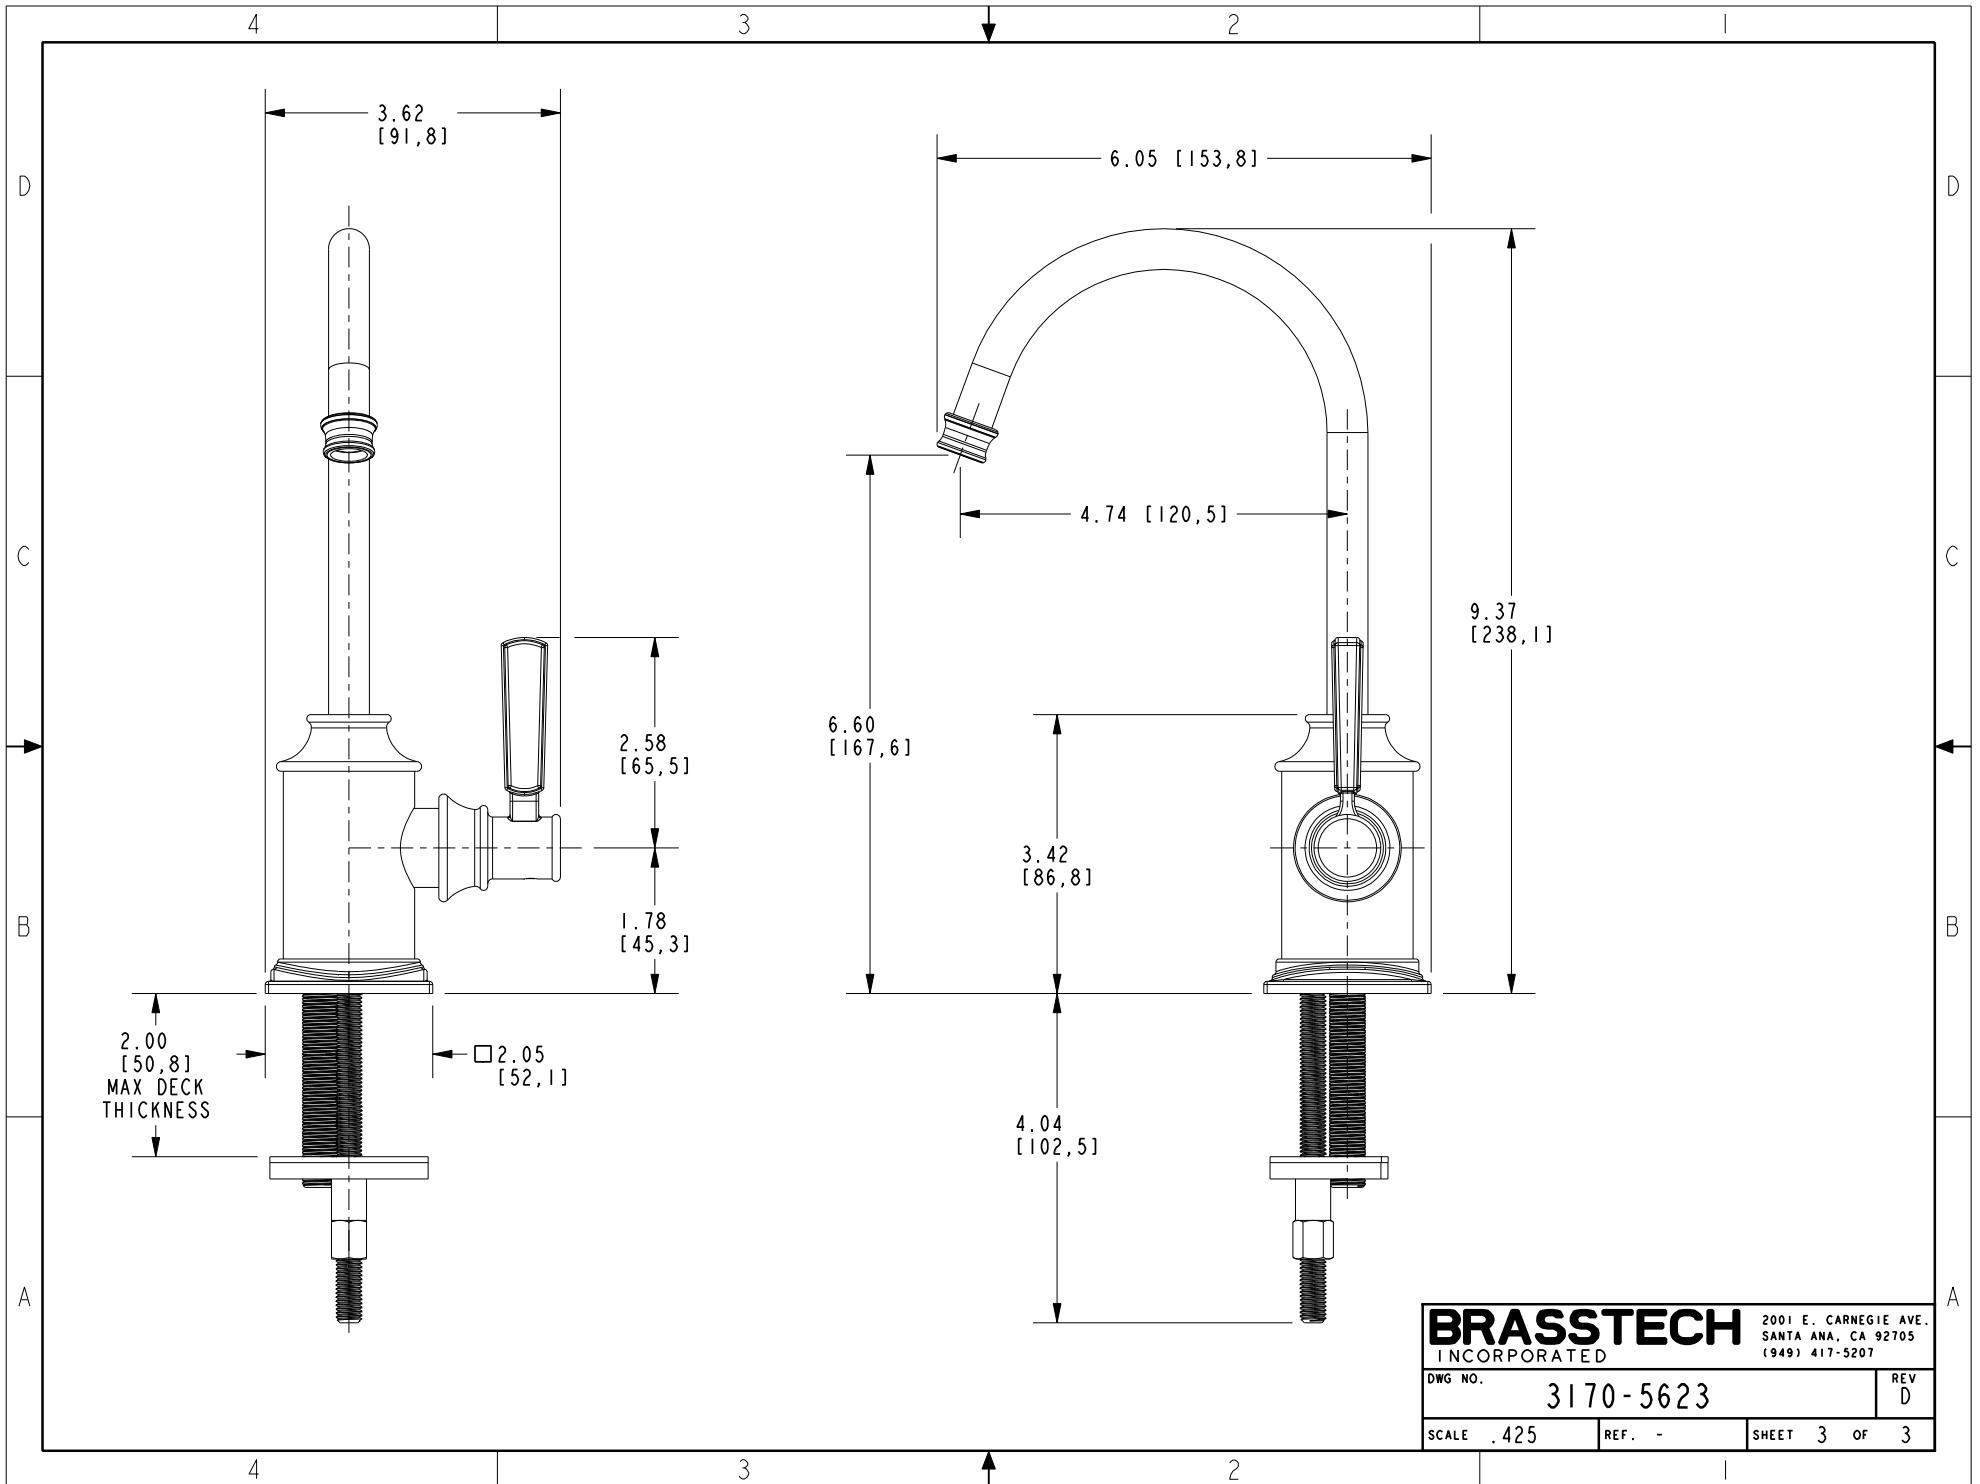

<b>BRASSTECH</b>		2001 E. CARNEGIE AVE.
INCORPORATED		SANTA ANA, CA 92705
		(949) 417-5207
DWG NO.	3170-5623	REV D
SCALE .325	REF. -	SHEET 2 OF 3

<b>BRASSTECH</b>		2001 E. CARNEGIE AVE.	
INCORPORATED		SANTA ANA, CA 92705	
DWG NO. 3170-5623		REV D	
SCALE .425	REF. -	SHEET 3 OF 3	